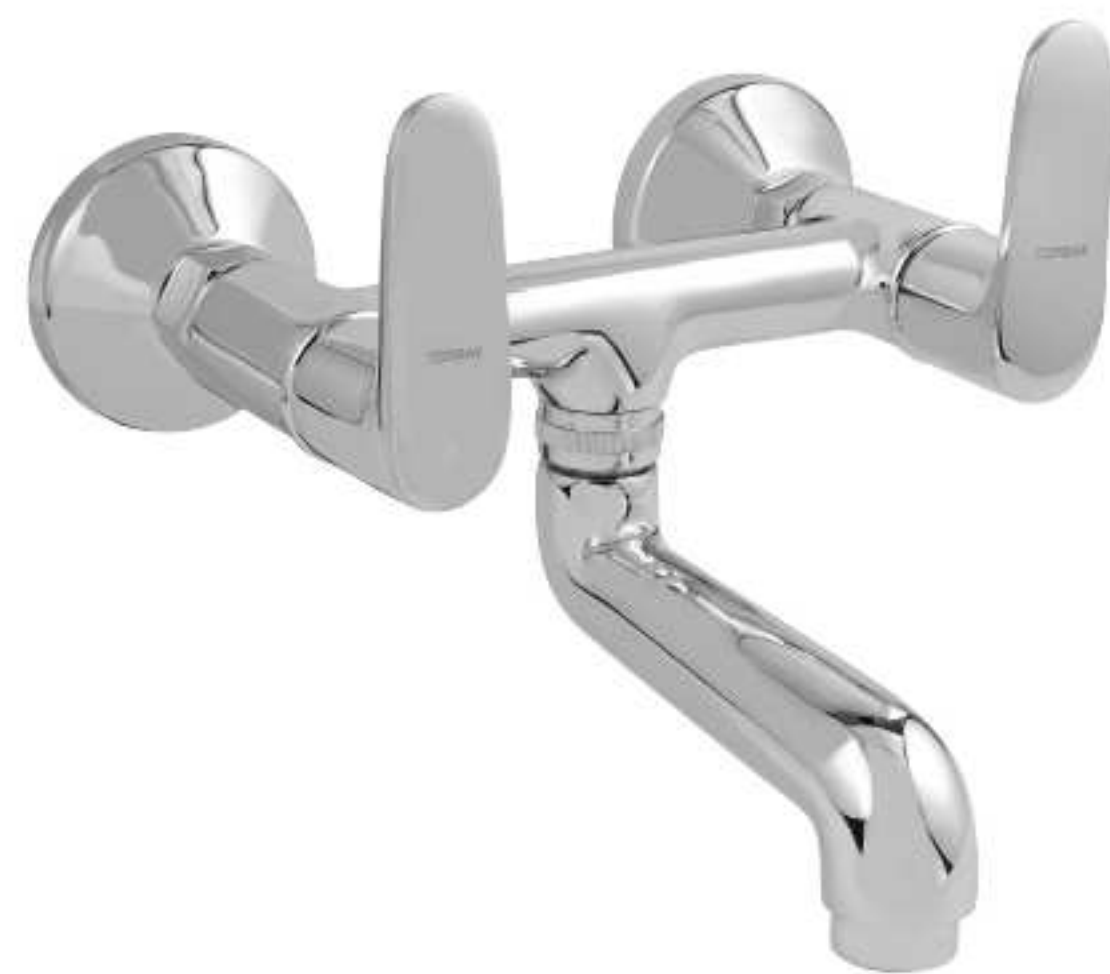

TF-JLS-1418 Wall Mixer
Non Telephonic
MRP : 4920.00