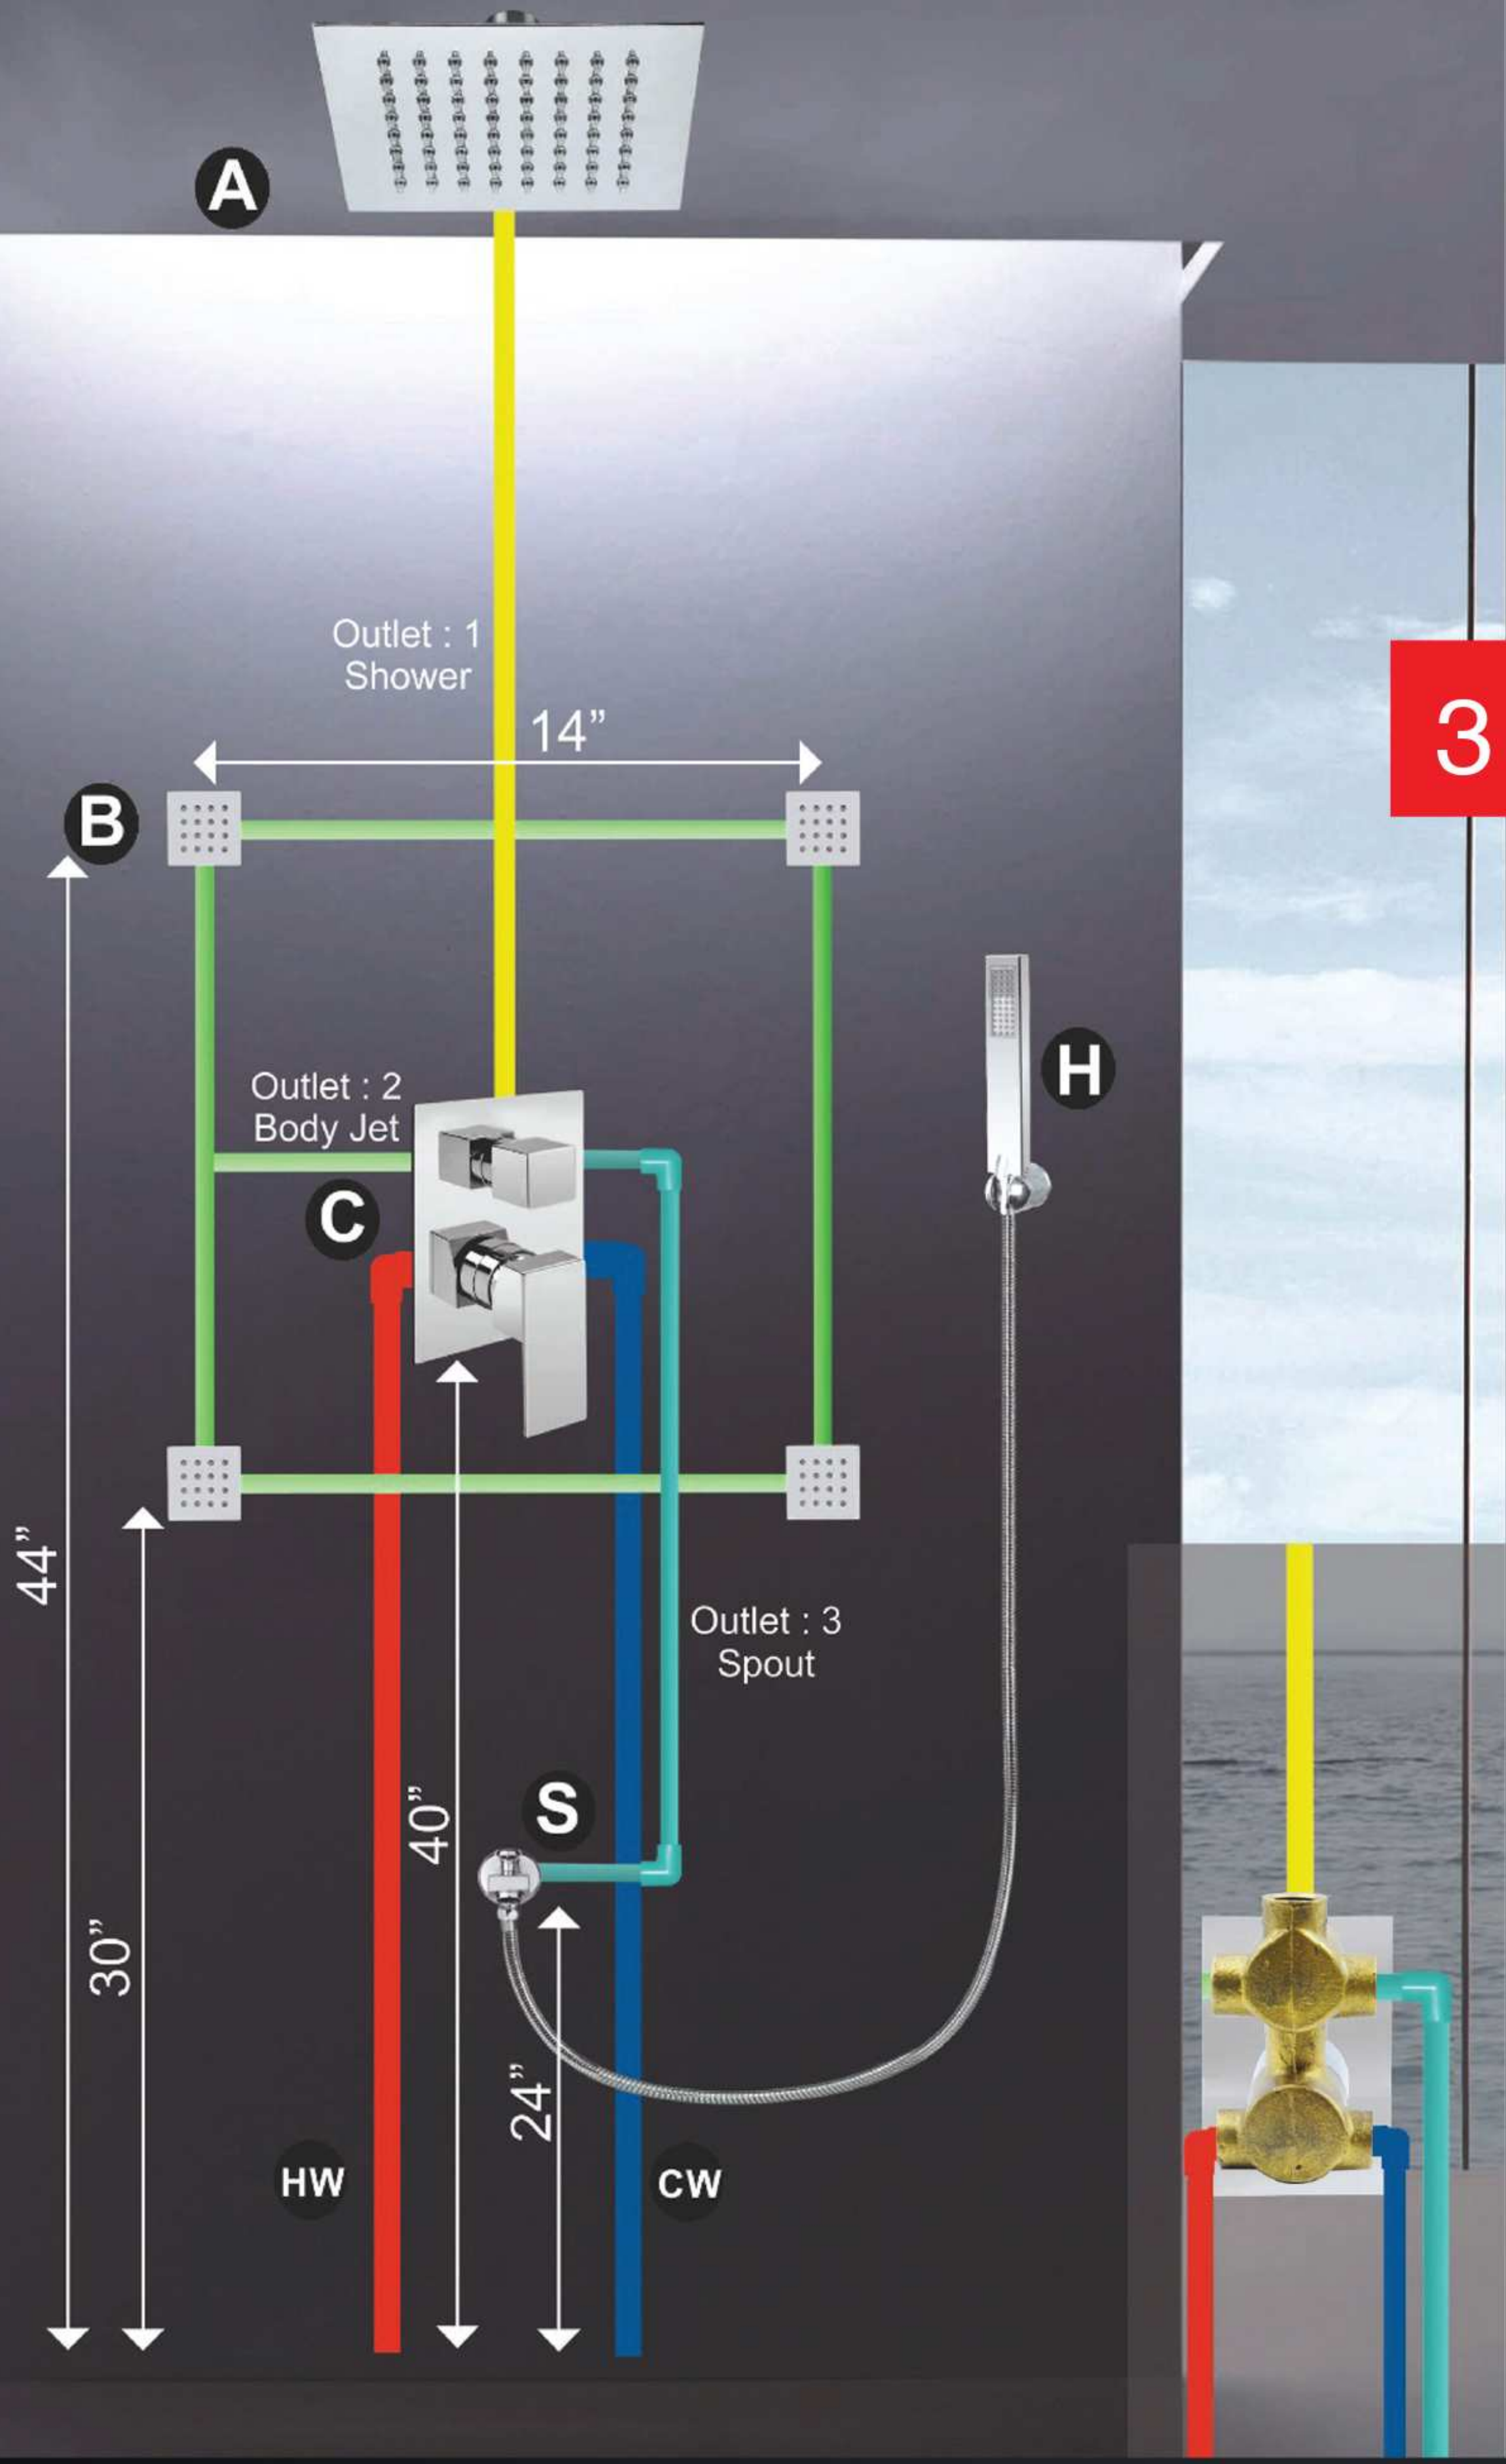

3 OUTLET DIVERTOR BODY