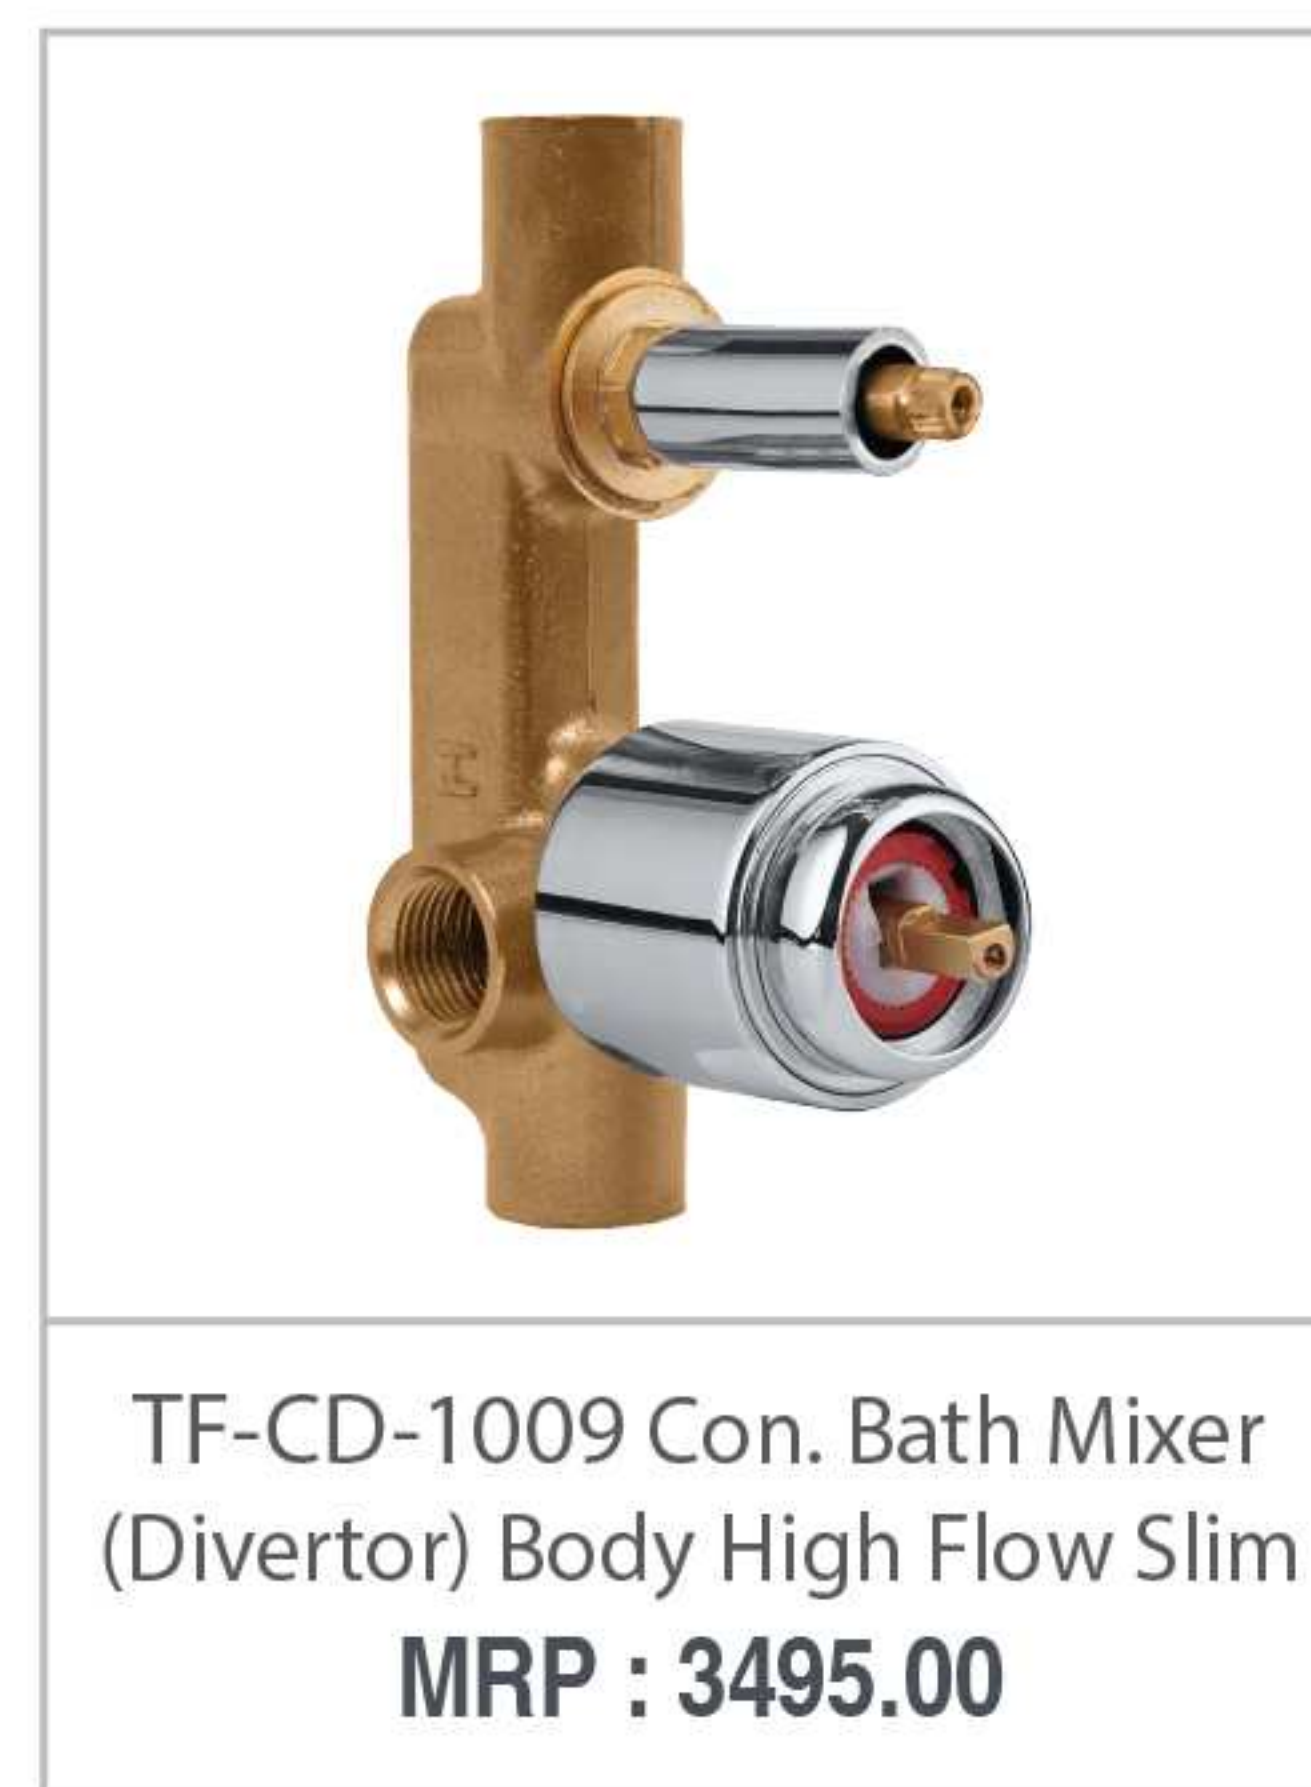

ECOLINE COLLECTION

TOPSAN
BATH SOLUTIONS