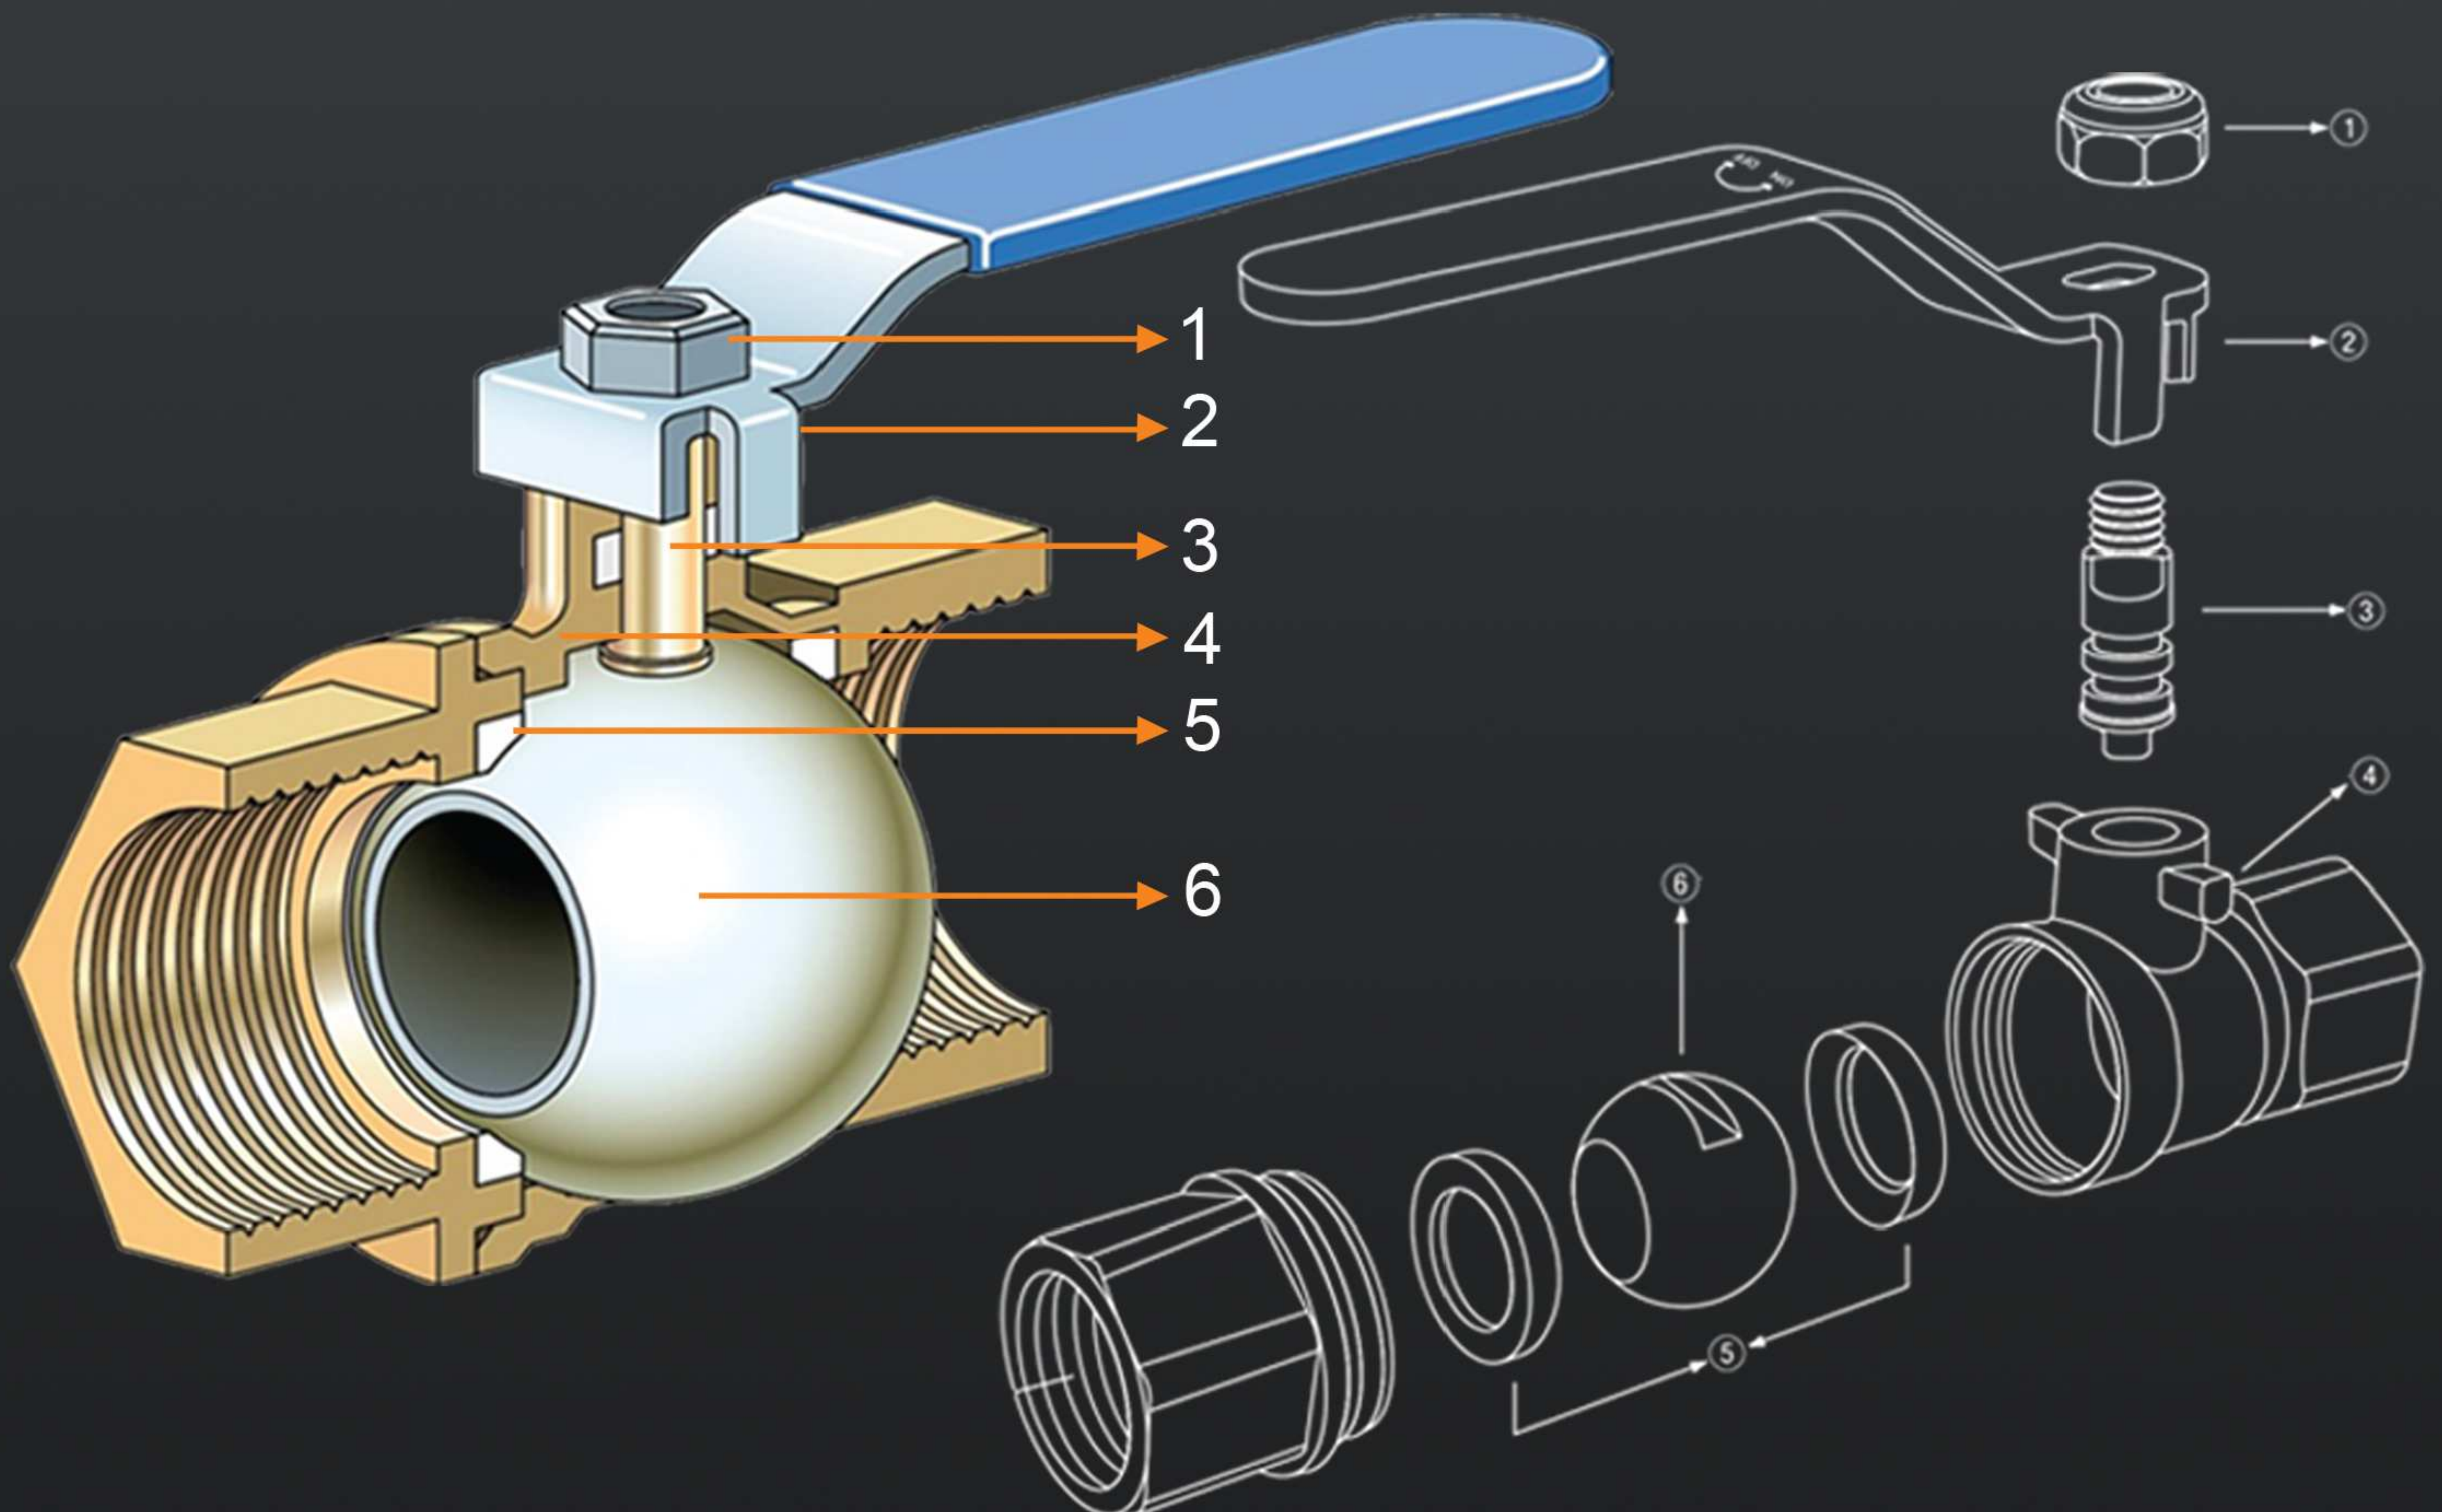

WHY TOPSAN BRASS BALL VALVE ?

S No.	TOPSAN	OTHER	TOPSAN ADVANTAGE
1)	NY LOCK NUT (S.S)	NORMAL M.S. NUT	NON RETURN IN PRESSURE
2)	S.S HANDLE	M.S. HANDLE	NON RUSTING & SMOOTH & FUNCTIONING
3)	BRASS STEM	S.S / M.S. STEEL	PREVENT LEAKAGE
4)	HIGH COPPER 60% , FORGED BRASS BODY	LOW COPPER BODY	DON'T CRACK IN PRESSURE
5)	BRASS BALL	S.S / M.S. STEEL	NON RUSTING & EASY OPERATION
6)	PTFE RING	LDPE	CAN WORK IN HIGH TEMPRETURE
7)	DUAL TONE FINISH	SINGLE FINISH	LOOKS ELEGANT