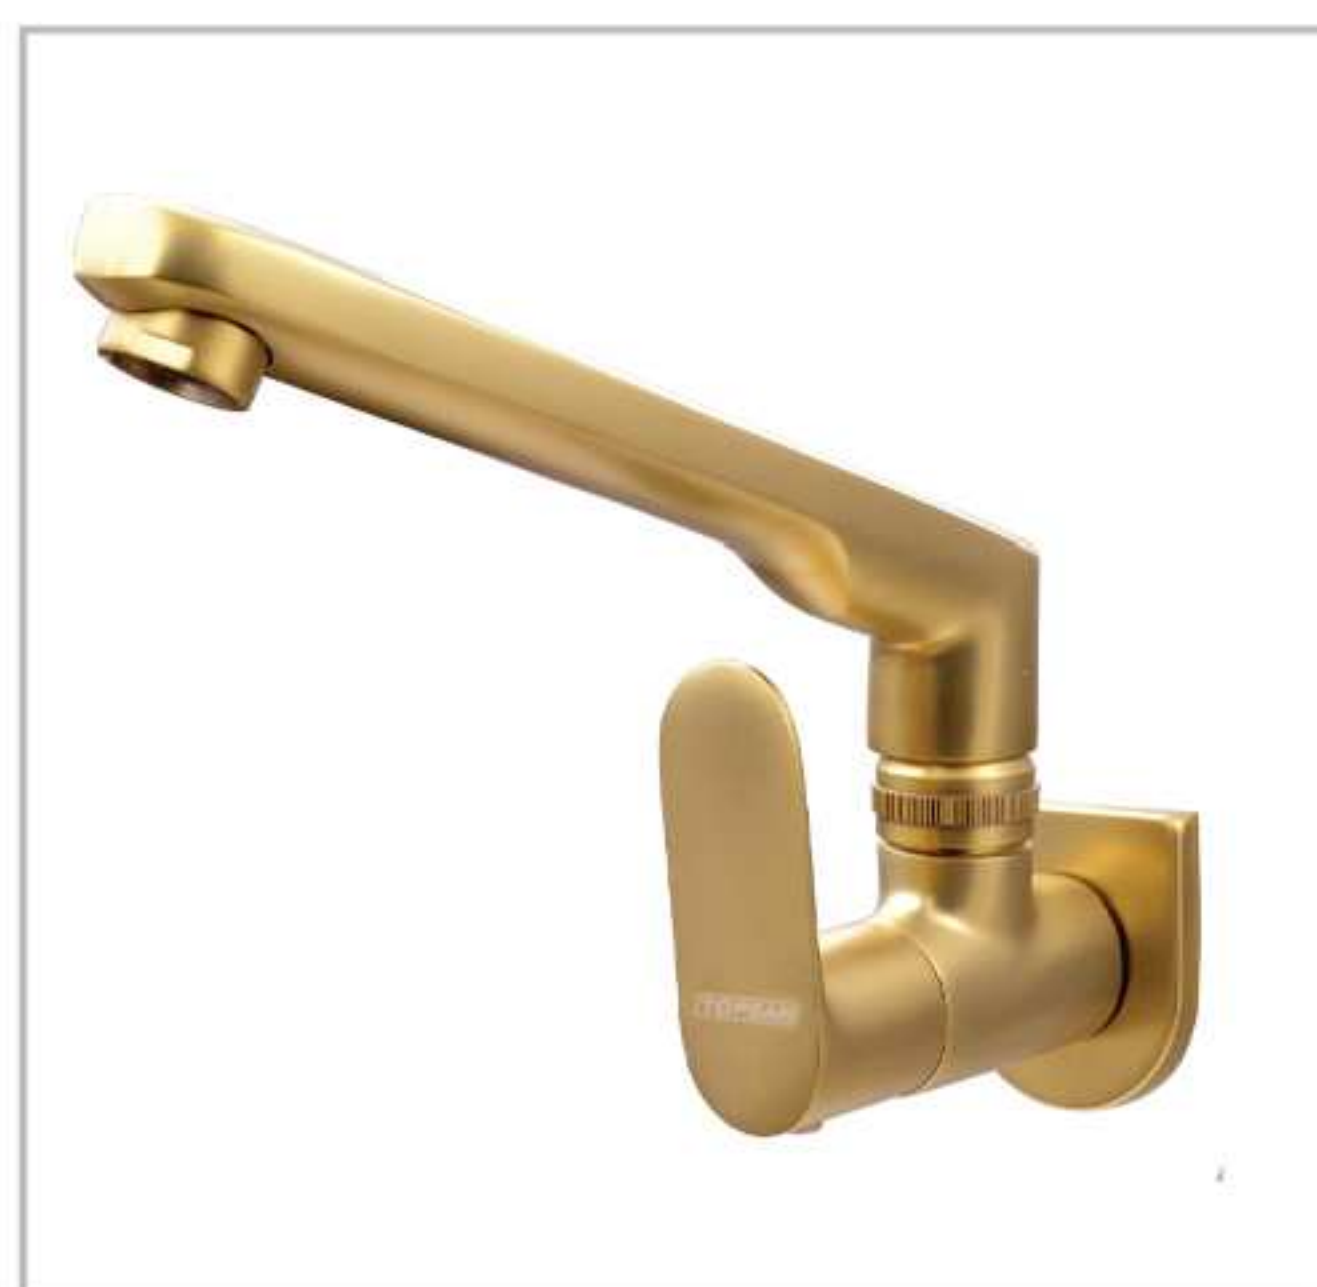

SOLEX BRUSH GOLD COLLECTION

TF-SLXBGOLD-1514 Brush Gold
Sink Cock
MRP : 4550.00