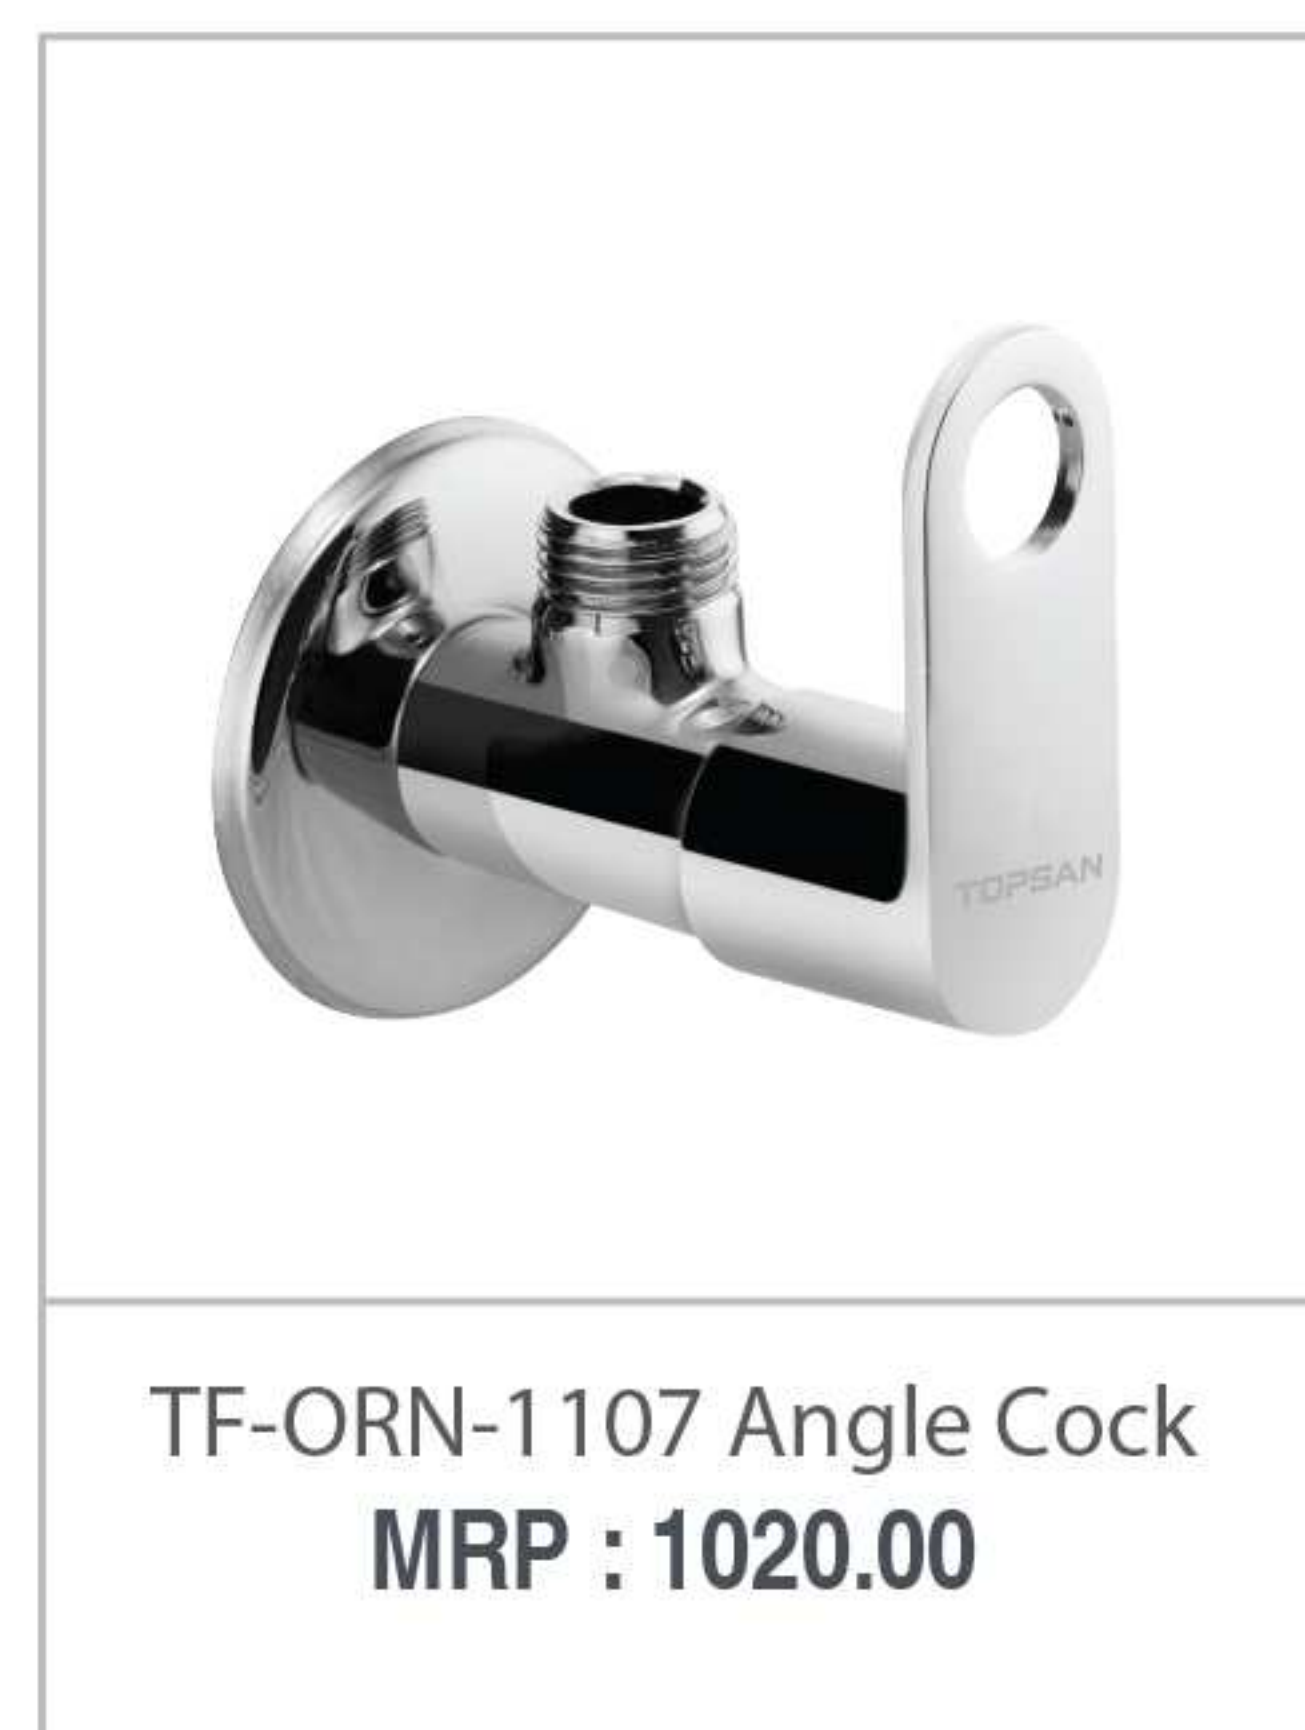

TF-OPC-0928 Plain Spout
MRP : 970.00

TF-OPC-0929 Button Spout
MRP : 1280.00

TA-OPC-0932
Opec
Overhead Shower
MRP : 720.00

TF-OPC-0944
Tele. Shower Opec
with Flexi. Tube & Hook
MRP : 1280.00

ORION COLLECTION