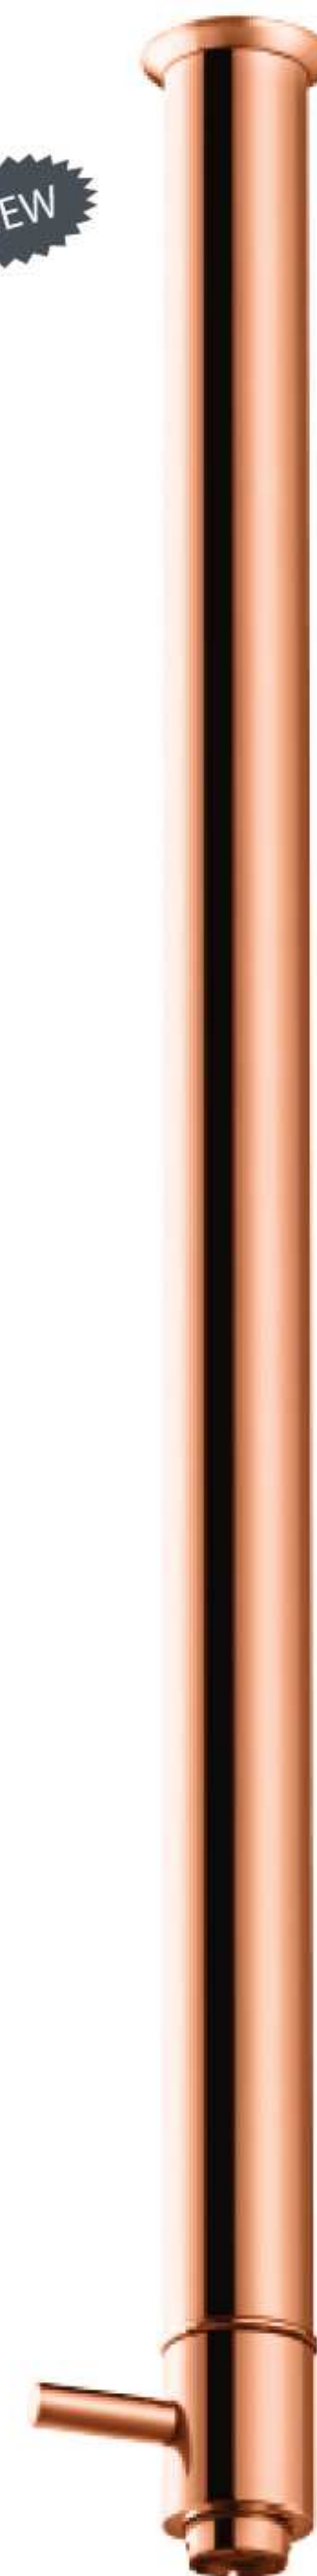

TF-CFRG-9001 Ceiling Mounted
Bowl Faucet - Rose Gold 1200 mm (4 Feet)
MRP : 29,300.00
TF-CFRG-9002 Ceiling Mounted
Bowl Faucet - Rose Gold 1500 mm (5 Feet)
MRP : 36,300.00

NEW