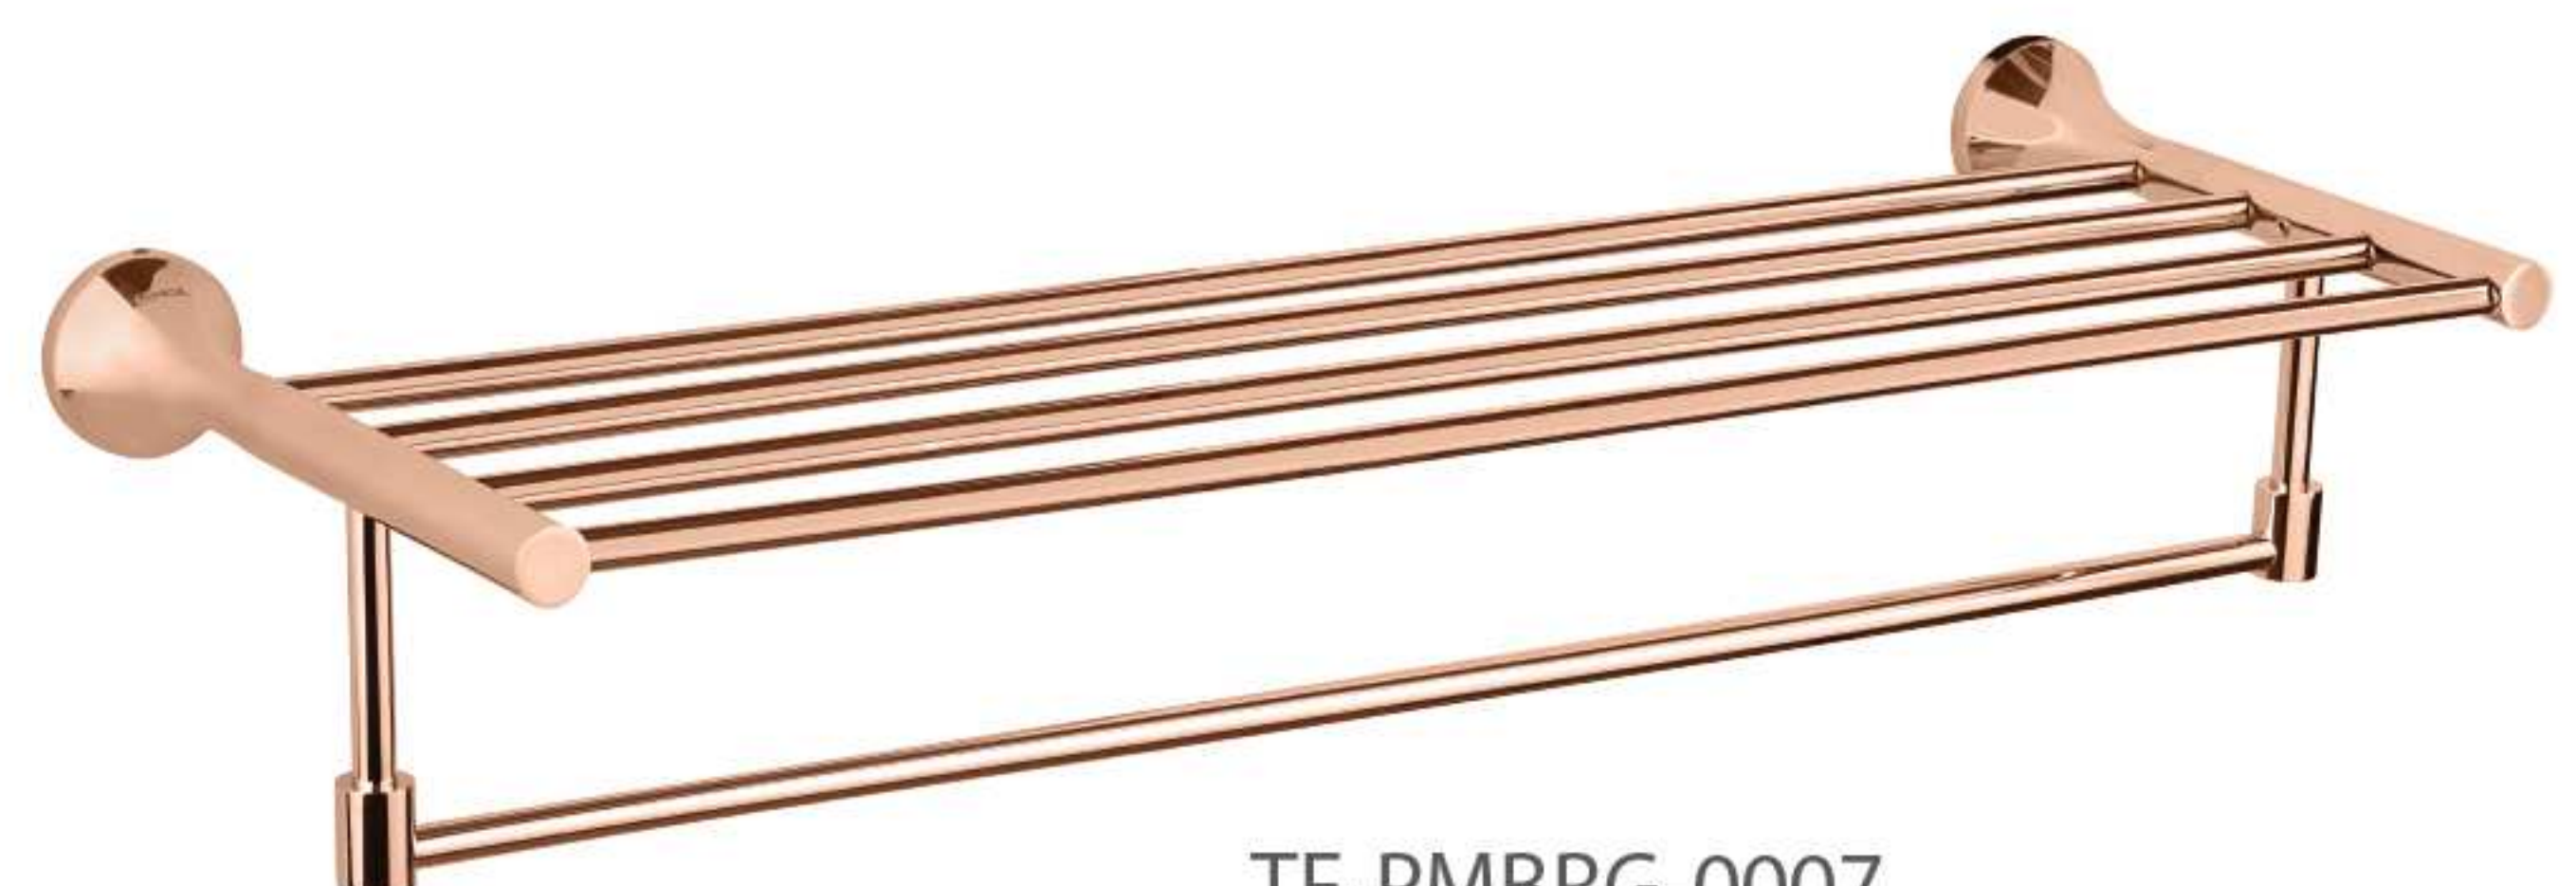

TF-PMBRG-0007
Towel Rack 24"
MRP : 14,600.00