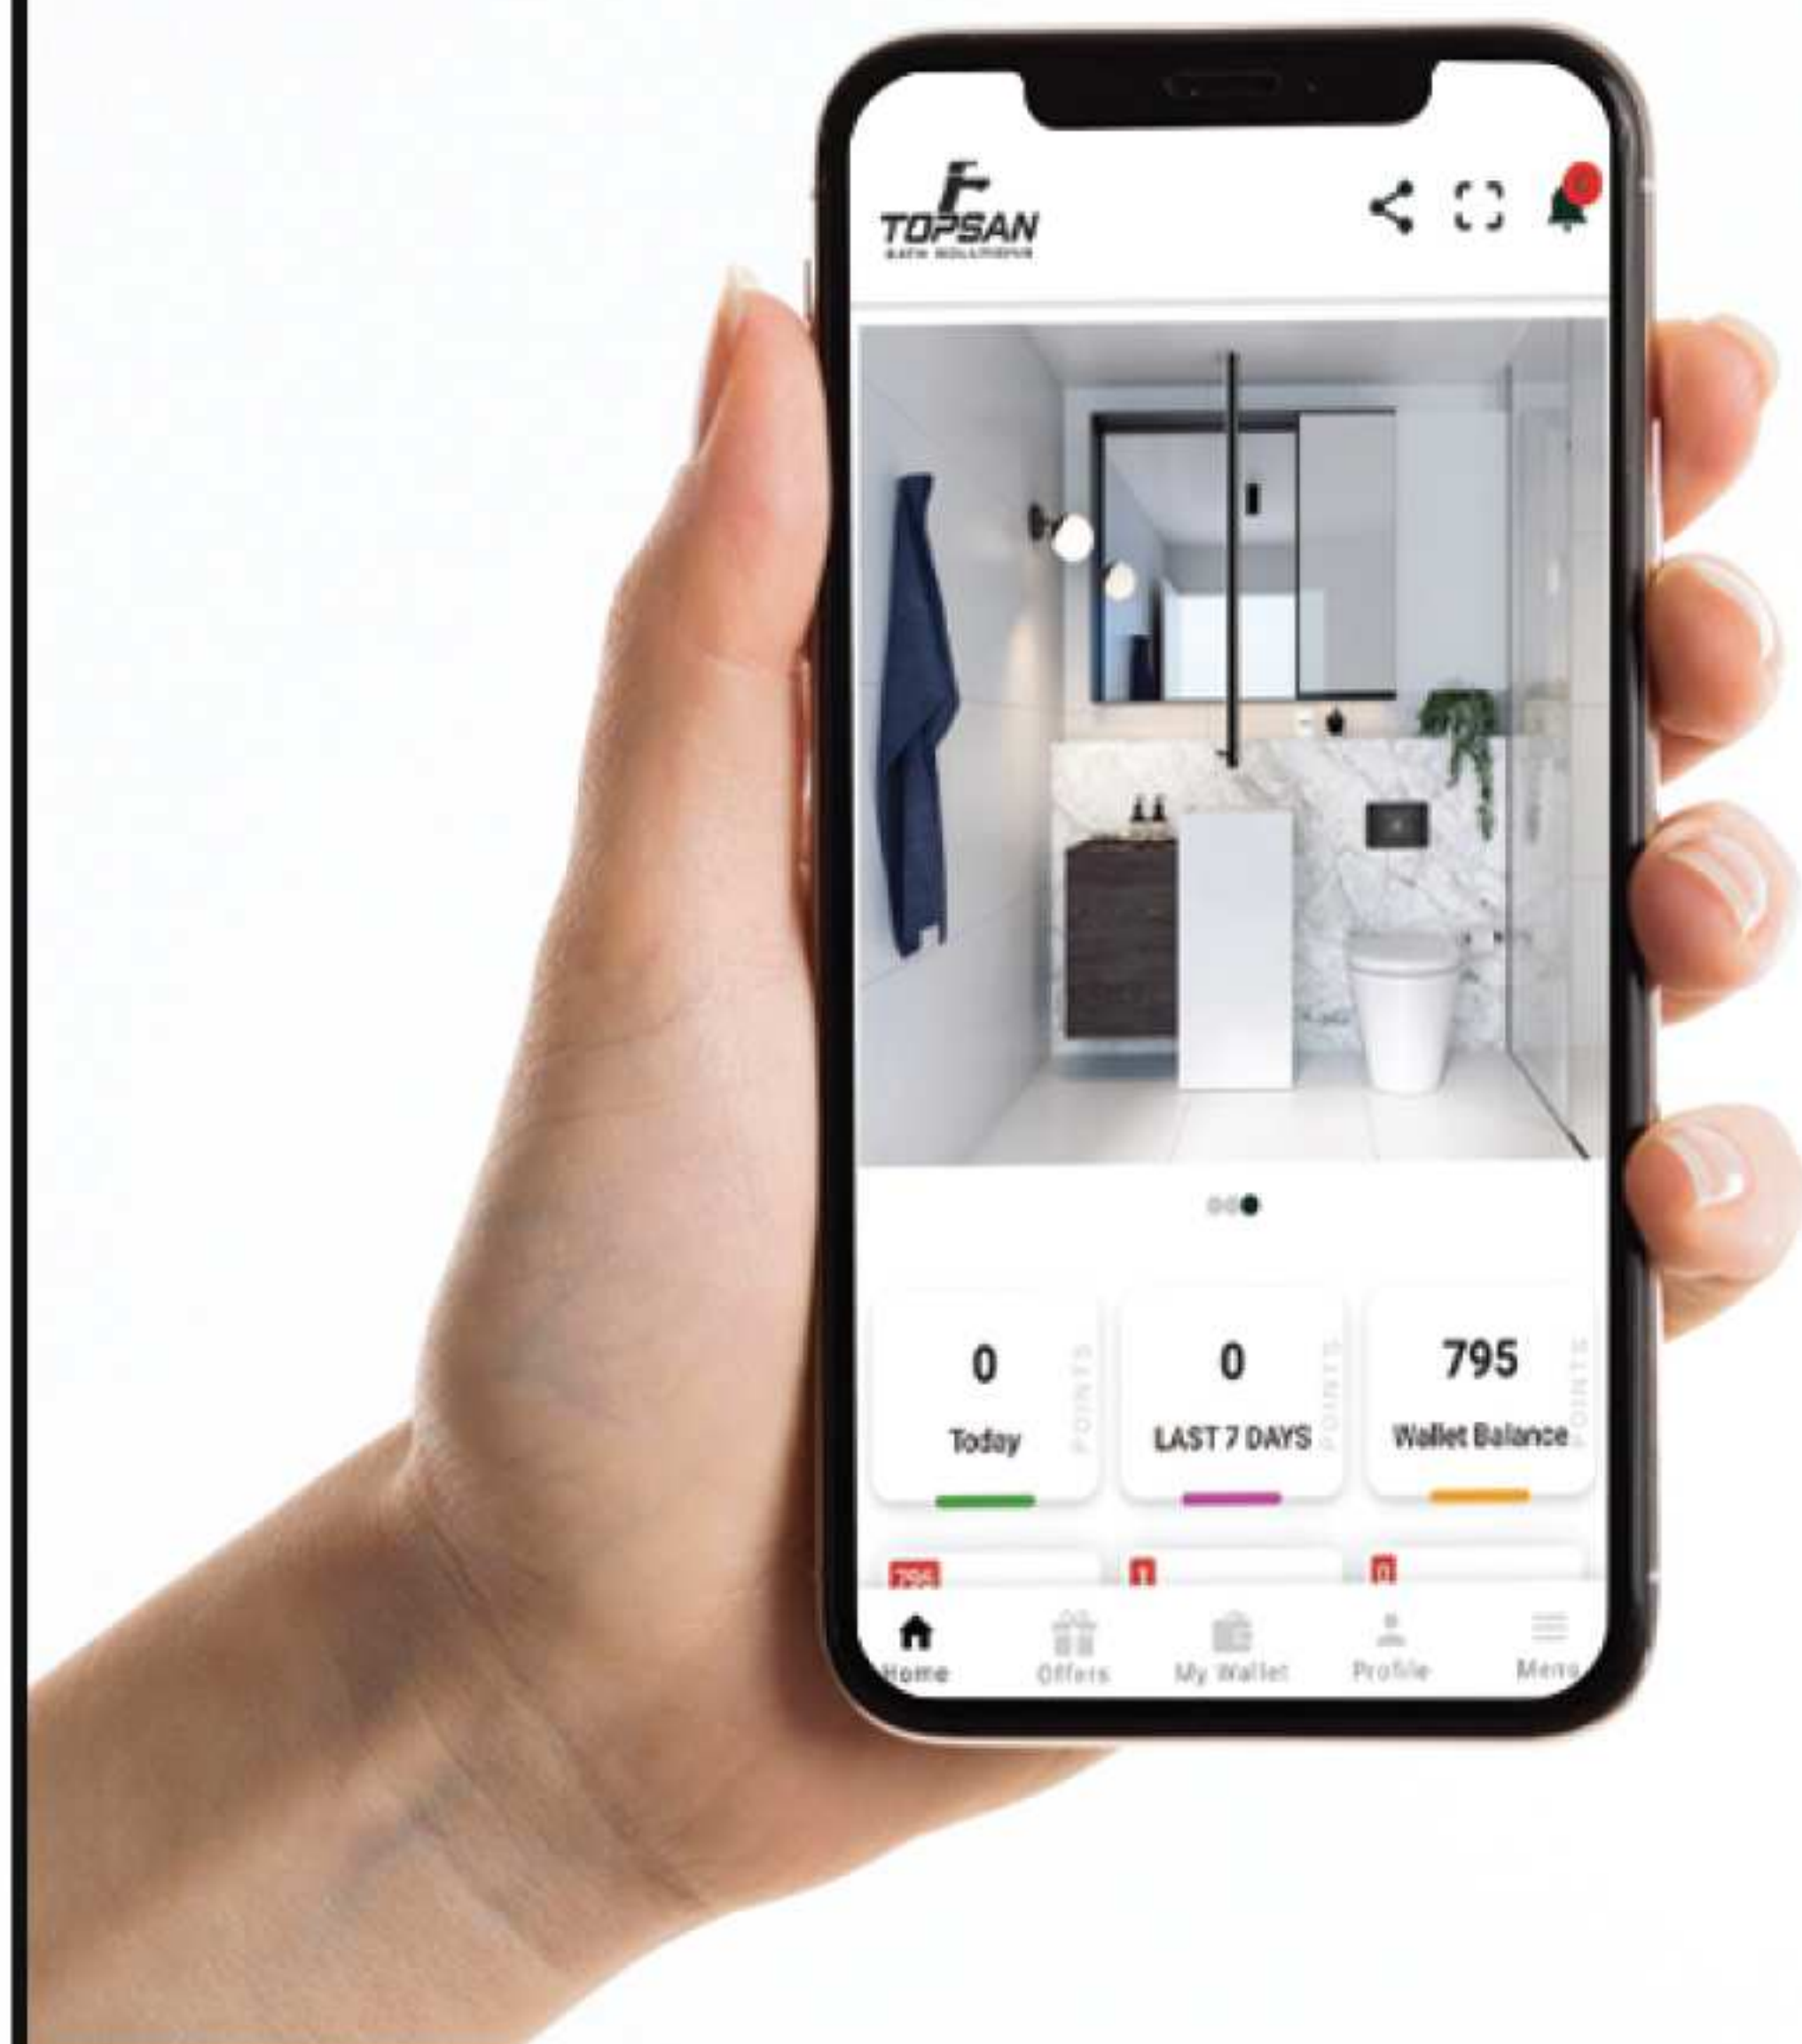

GET IT ON
GOOGLE PLAY

- Plumber Gift And Offer
- New Product Launch
- Product Installation Video
- Catalogue And Price List
- New Events And Displays

Call For App Installation Help
+91 859 1908 813