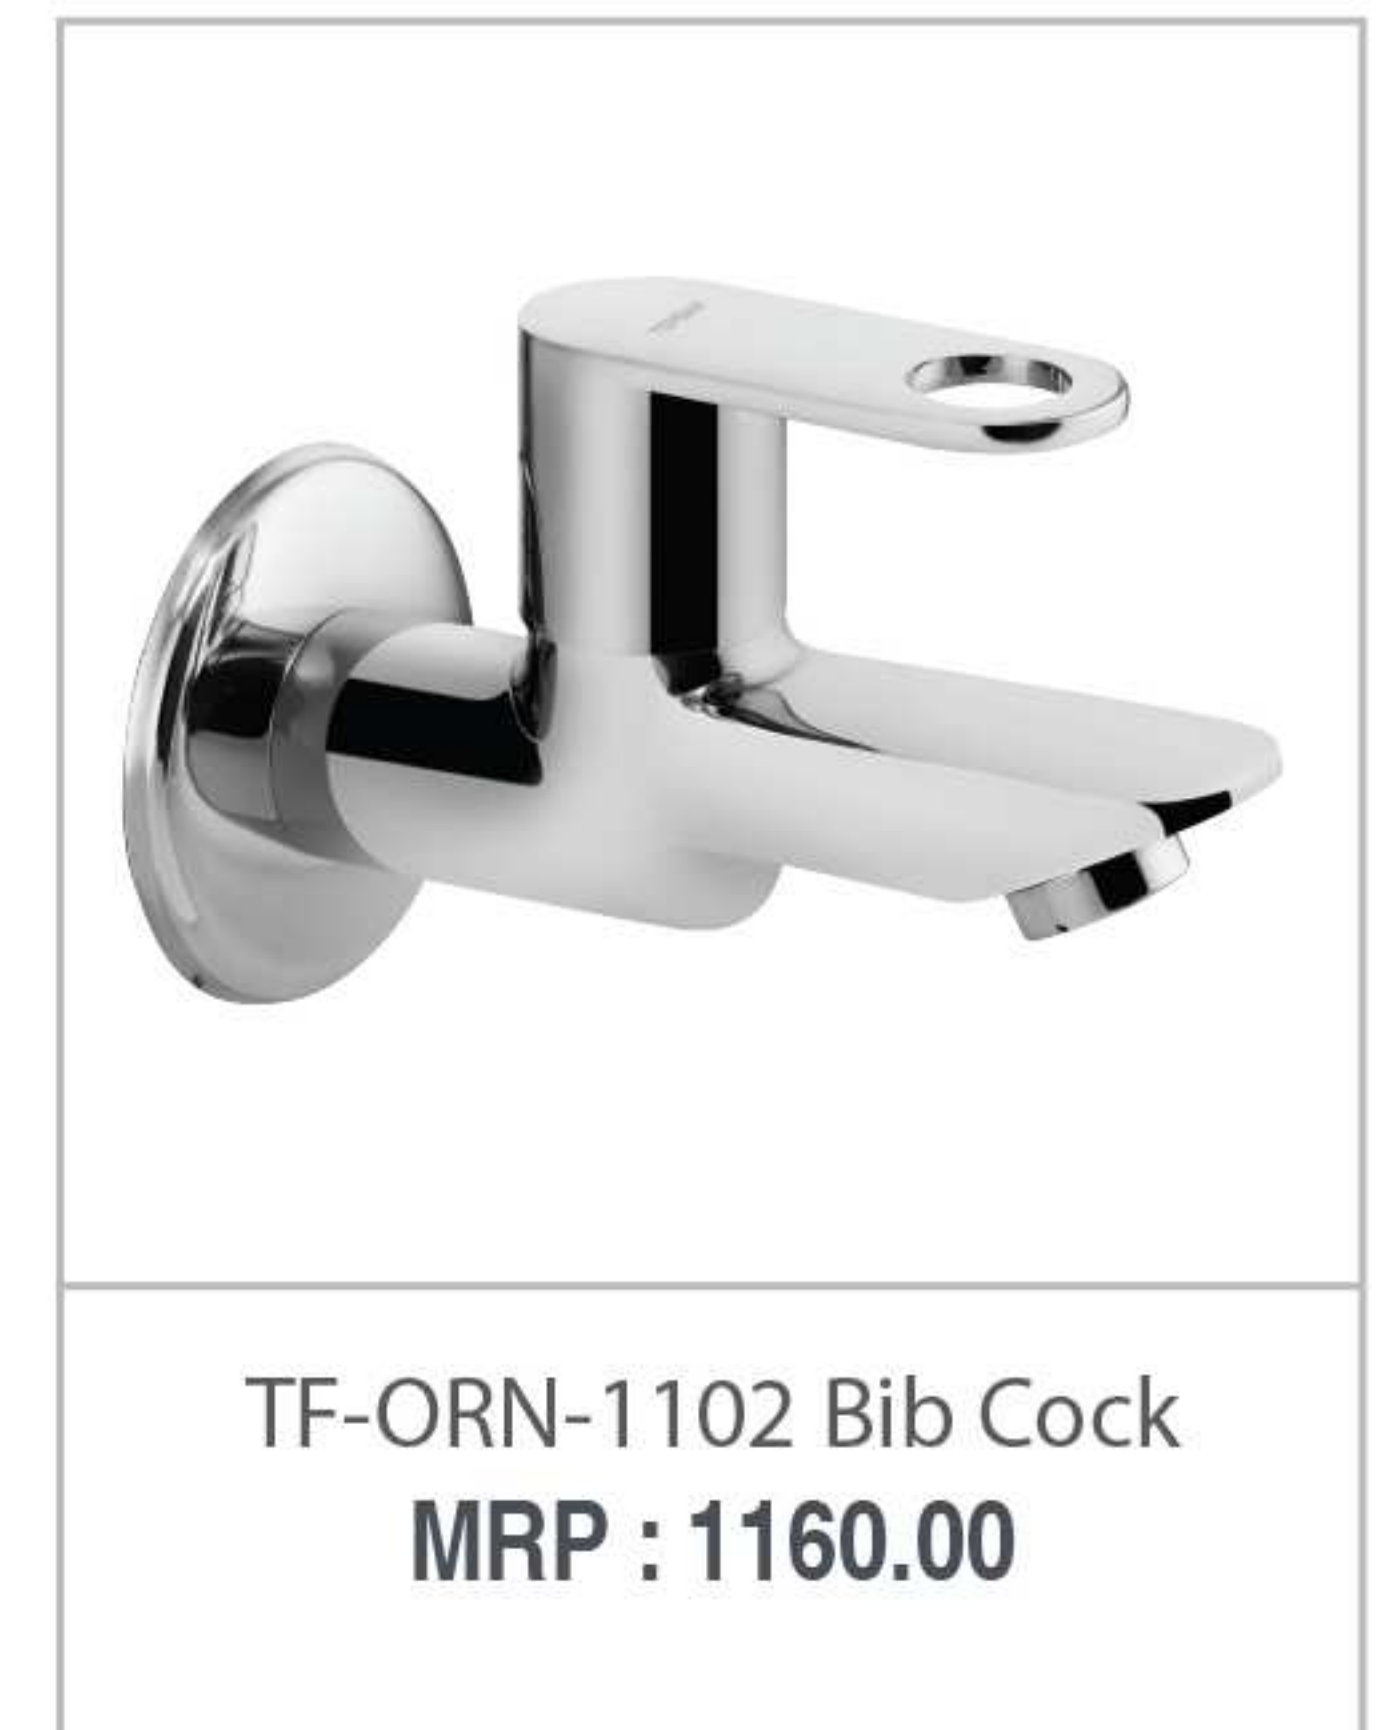

TF-OPC-0928 Plain Spout
MRP : 970.00

TF-OPC-0929 Button Spout
MRP : 1280.00

TA-OPC-0932
Opec
Overhead Shower
MRP : 720.00

TF-OPC-0944
Tele. Shower Opec
with Flexi. Tube & Hook
MRP : 1280.00

ORION COLLECTION